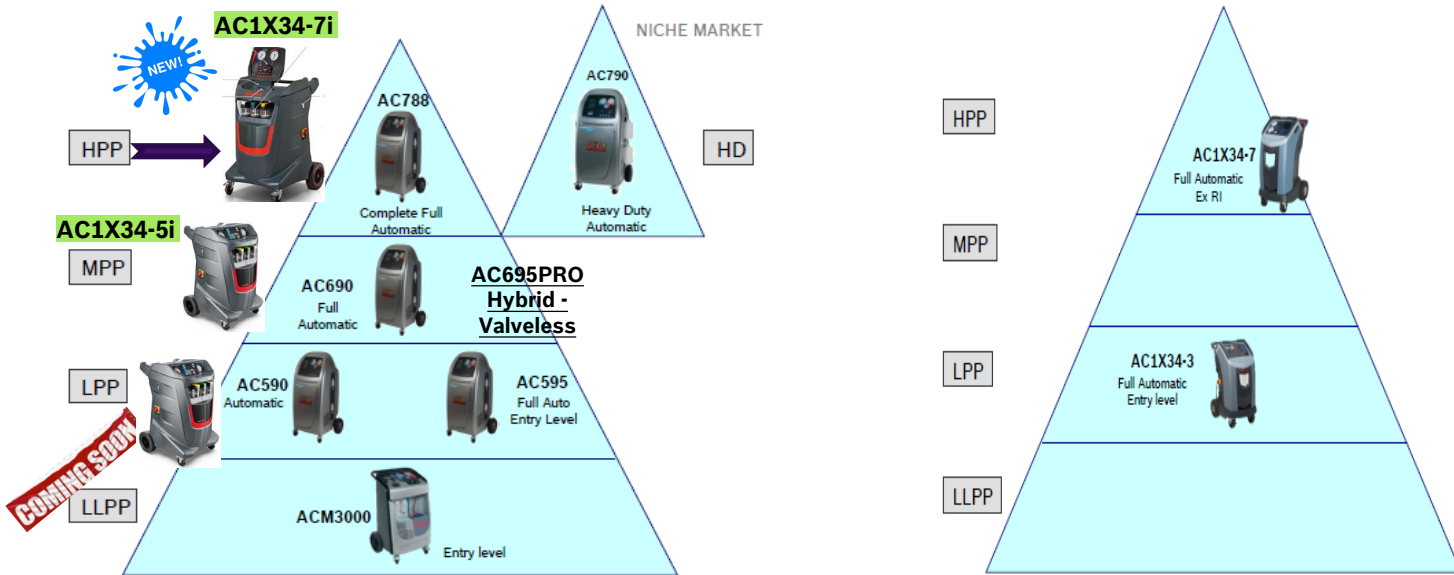

# 4. Robinair Current range : update

## 134a program range:

Best sellers are based on MPP range.

AC695PRO becomes the new introduction since 1 year: same as AC690PRO unit with **Hybrid function** ( valve less)

**New platform Launch starts with :**

**AC690PRO automatic unit for 134a gas**

**AC695PRO fully automatic without valves + hybrid function**

**AC1X34-5i New product from Medium range ( positioned as Premium versus competition)**

AC788PRO will disappear